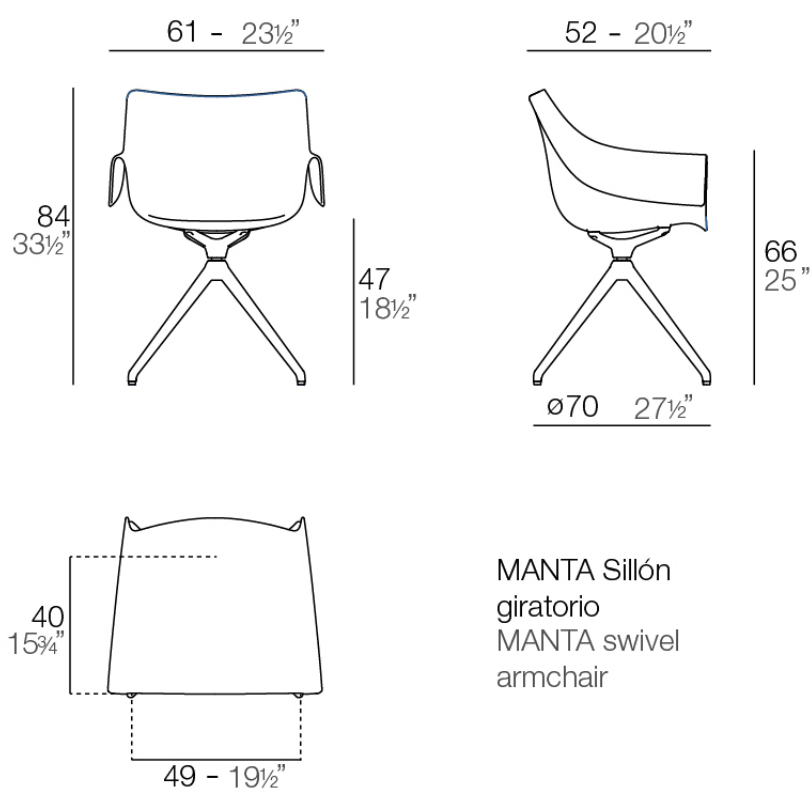

## Manta swivel armchair

by Eugeni Quitllet

New outdoor and indoor chair collection. The versatile Manta chair adapts perfectly to any space, whether in a home, office, or public setting. This is all possible thanks to an interchangeable design made up of seats and bases to create countless combinations.

### Description

Weight: 8.61 Kg

MANTA Sillón  
giratorio  
MANTA swivel  
armchair