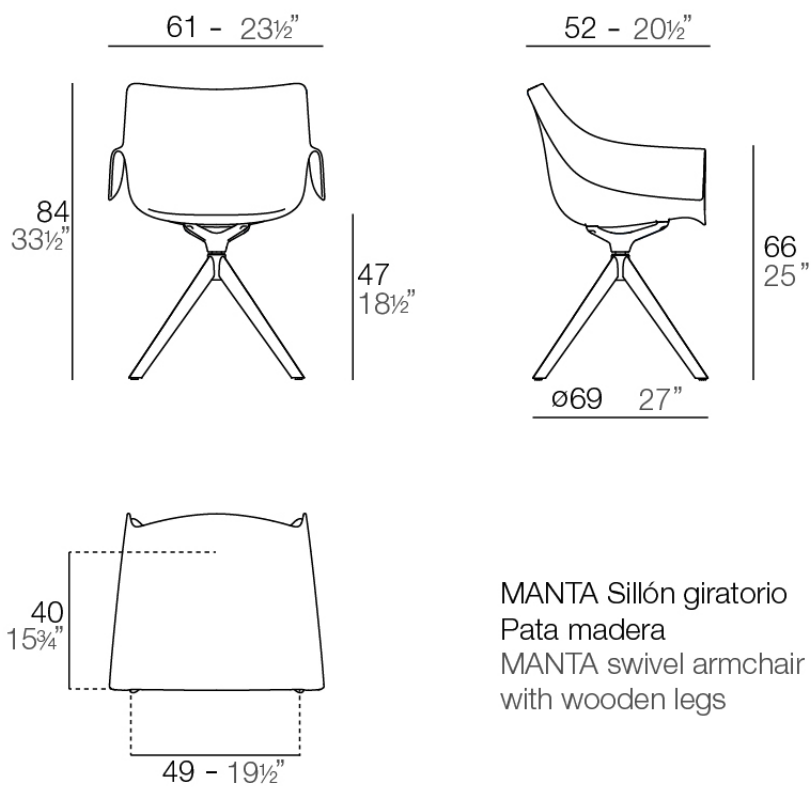

Manta wooden swivel armchair

by Eugeni Quitllet

New outdoor and indoor chair collection. The versatile Manta chair adapts perfectly to any space, whether in a home, office, or public setting. This is all possible thanks to an interchangeable design made up of seats and bases to create countless combinations.

Info

Description

Weight: 9.3 Kg

MANTA Sillón giratorio
Pata madera
MANTA swivel armchair
with wooden legs

Finishes

finishes

BASIC PP
Ref. 65055

white

ecru

black

Available in various colors

legs

LEGS
Ref. 65055E

negro wood 2

negro wood 1

white wood 2