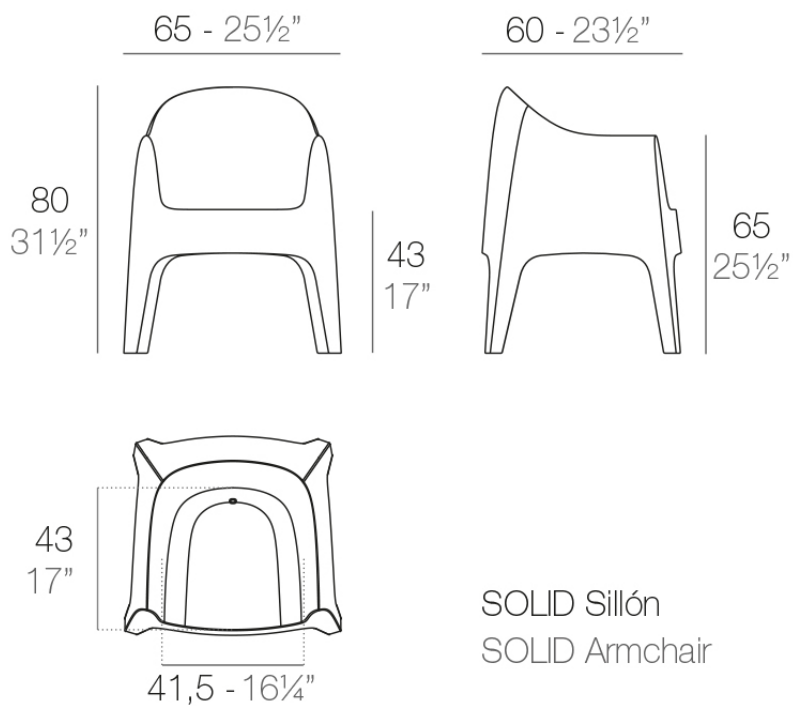

Info

Description

Made of injected polypropylene with mineral additives. Stackable. Available in several colors. Item suitable for indoor and outdoor use.

Weight: 7.5 Kg

Accessories

- **Fabric**

Fabric

Finishes