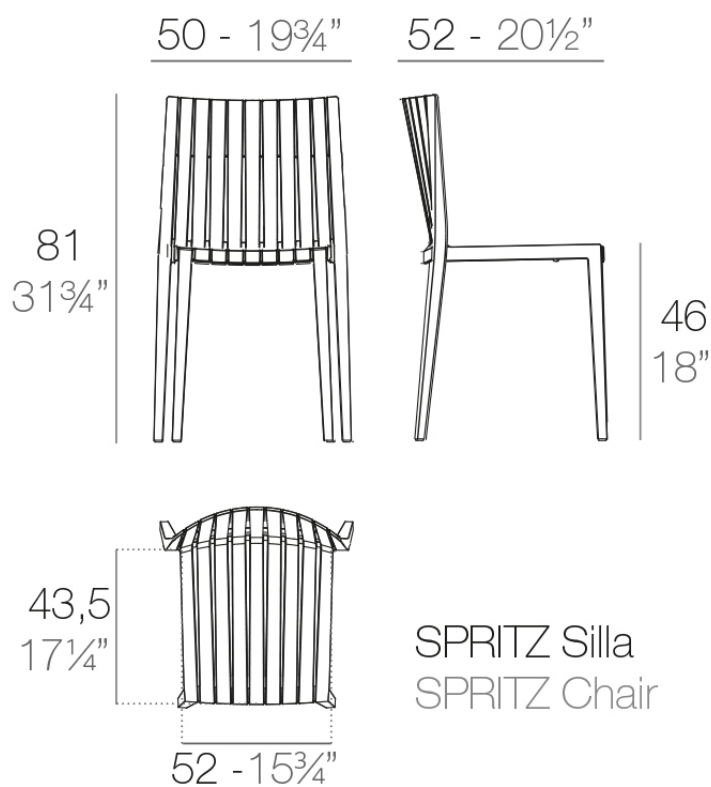

Spritz chair

by Archirivolto Design

Spritz, designed by Archirivolto Design, captures the essence of summer evenings with a line of outdoor furniture that combines simplicity and functionality. Inspired by white beach fences and their delicate geometries, each piece brings a touch of freshness and elegance to an outdoor space.

Info

Description

Made of injected polypropylene with fiber glass. Stackable. Available in several colors. Item suitable for indoor and outdoor use.

Weight: 5.01 Kg

Accessories

- **Fabric**

Fabric

Finishes

finishes

BASIC PP
Ref. 56016

white

ecu

tortora

black

Available in various colors

Ambients