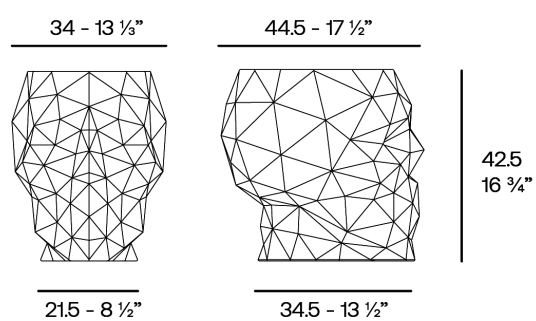

## Skull stool

by Teresa Sapey

Skull is a celebration of bold beauty and intrigue. Inspired by the skulls that caught her attention on various trips, Sapey has created a series of pieces that blend art and functionality. Each element radiates an aura of intrigue and unique style, destined to become the center of attention.

### Description

Weight: 3.4 Kg

Skull. Stool  
Skull. Taburete  
46104