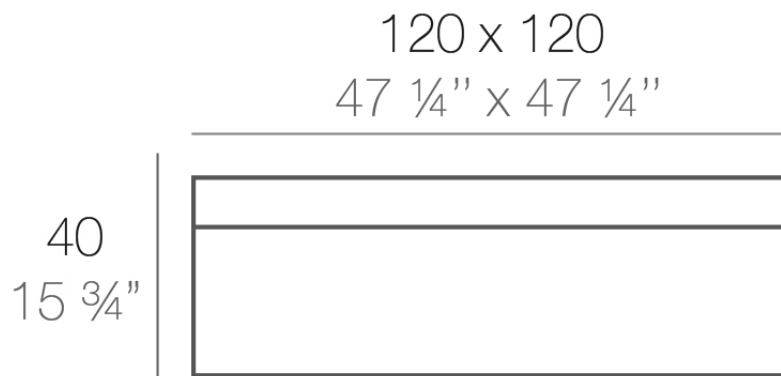

### Description

Made of polyethylene resin by rotational moulding. 100% Recyclable. Item suitable for indoor and outdoor use. Available in different finishes.

Weight: 20.47 Kg

QUADRAT Puff 120 x 120  
QUADRAT Ottoman  
47 1/4" x 47 1/4"