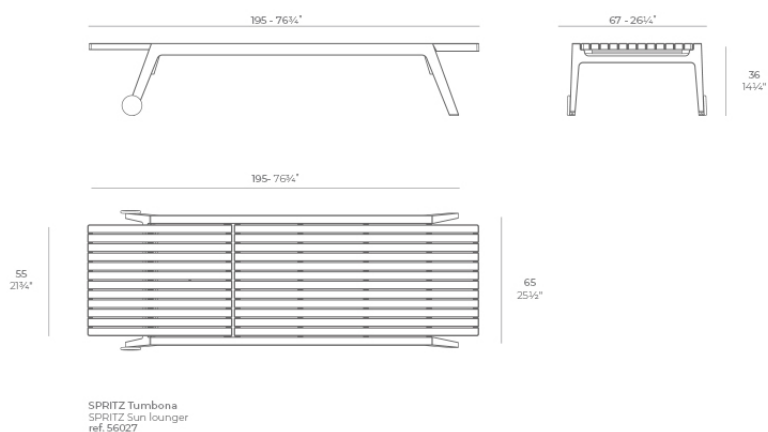

Info

Description

Made of injected polypropylene with fiber glass. Stackable. Available in several colors. Item suitable for indoor and outdoor use.

Weight: 18.49 Kg

Accessories

- **Fabric**

Fabric

Finishes

finishes

BASIC PP
Ref. 56027

white

ecu

tortora

Available in various colors

Ambients