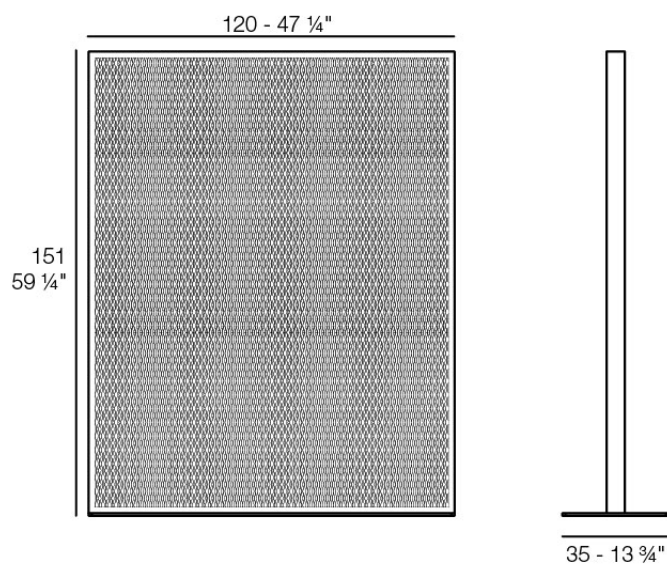

The factory area divider 120x150

by Ramón Esteve

Vondom's The Factory collection, designed by Ramón Esteve, is inspired by the cast-iron architecture of New York. This collection combines an industrial aesthetic with modern comfort, offering a selection of furniture that brings character and sophistication to any outdoor space.

Info

Description

Space divider made with an aluminum profile and deployed mesh, all materials and components are resistant to extreme weather conditions. Available in different finishes.

Weight: 30.06 Kg

THE FACTORY Separador de Ambientes 120x150
THE FACTORY Room Divider 47 1/4"x 59 1/4"

Finishes

finishes

ALUMINIUM

Ref. 54611

white

smoked

ecru