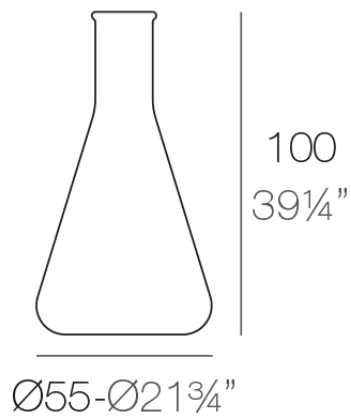

Chemistubes erlenmeyer ø55x100

by Teresa Sapey

CHEMISTUBES, is based on “decontextualization”. A new object is produced through increasing the size (intervention in scale), using different materials to the original one (in this case, the ecological material of resin of polyethylene using the technique of rotational moulding), and changing the original use for which an object was first designed. What a laboratory container was before is now a designer planter decorative IN&OUT item.

Info

Description

Made of polyethylene resin by rotational moulding. 100% Recyclable. Item suitable for indoor and outdoor use. Available in different finishes.

Weight: 6 Kg

ERLENMEYER Maceta 100

C = 4 L

ERLENMEYER Planter 100