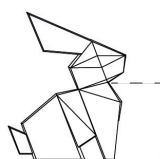

Description

Weight: 4 Kg

35.5 - 14"

60
23 3/4"

48 - 19"

32
12 1/2"

Origami. Kousagi
Origami. Kousagi
44226

Finishes