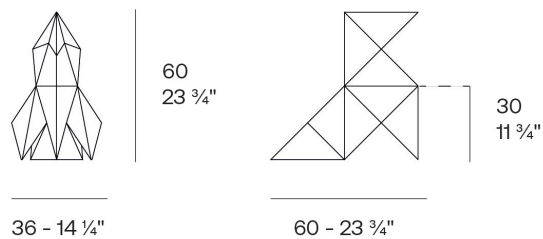

Weight: 3.85 Kg

Origami. Kotori
Origami. Kotori
44228

Finishes

finishes

BASIC

Ref. 44228

white 2001

ecru 2003