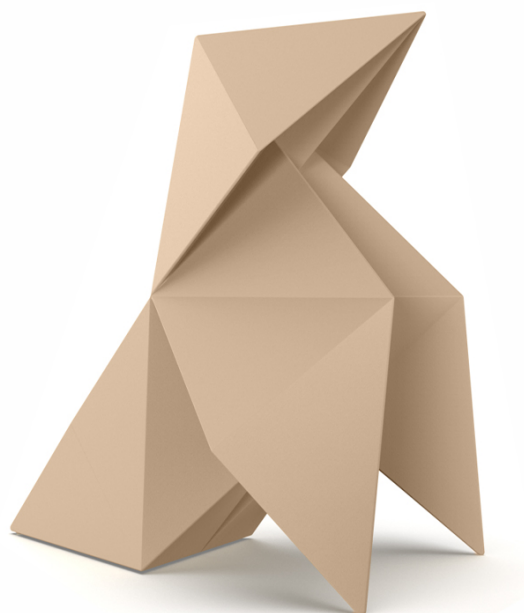

Origami kotori

by Studio Vondom

A collection of design pieces by Studio Vondom where the millenary tradition of the Japanese art of paper folding merges with the avant-garde of contemporary design.

Info

Description

Weight: 3.85 Kg

Origami. Kotori
Origami. Kotori
44228

Finishes

finishes

BASIC

Ref. 44228

white 2001

ecru 2003