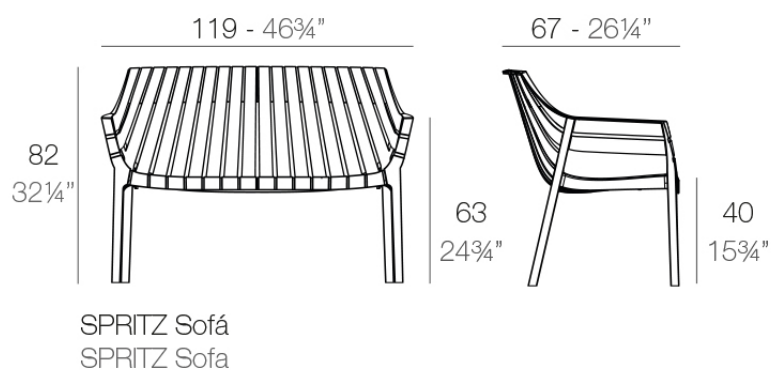

### Description

Made of injected polypropylene with fiber glass. Stackable. Available in several colors. Item suitable for indoor and outdoor use.

Weight: 12.36 Kg