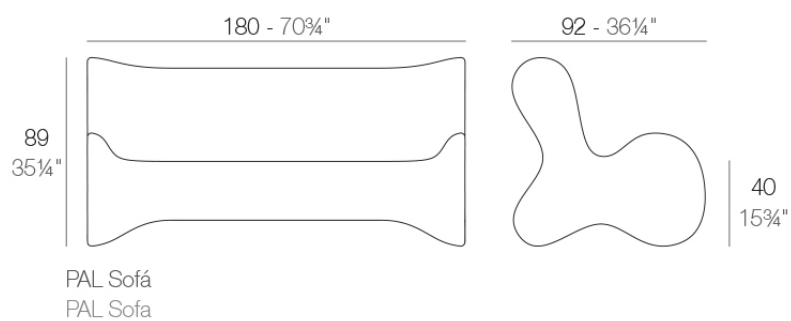

Info

Description

Made of polyethylene resin by rotational moulding. 100% Recyclable. Item suitable for indoor and outdoor use. Available in different finishes.

Weight: 40.01 Kg

Finishes

finishes

BASIC

Ref. 51002