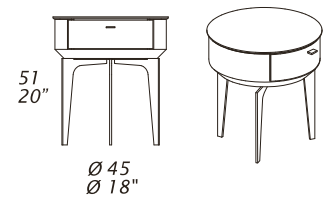

K009-D Metal Legs

available in all customizing finishes legs.

NOTE

- Dimensioni: la prima cifra indica i centimetri, la seconda cifra indica i pollici.
- Disponibile solo con cucitura standard.
- Ripiano in marmo disponibile in: Emperador Dark, Palissandro Blu Nuvolato, Palissandro Fiorito o Sahara Noir.

NOTES

- Dimensions: the first figure shows sizes in centimeters, the second in inches.
- Available only standard stitching.
- Marble top available in: Emperador Dark, Palissandro Blu Nuvolato, Palissandro Fiorito or Sahara Noir.