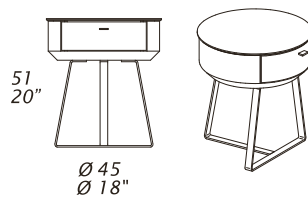

K009-B Metal Base

available in all customizing finishes base.