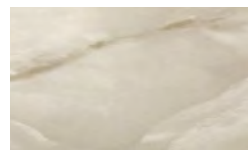

NOTES

- Dimensions: the first figure shows sizes in centimeters, the second in inches.
- Available only standard stitching.
- Marble top available in: Emperador Dark, Palissandro Blu Nuvolato, Palissandro Fiorito or Sahara Noir.

FINITURE RIPIANO IN CERAMICA - CERAMIC TOP FINISHES

Terra

Antracite

Noir Desir

Ossido Bruno

Limestone

Calacatta Gold

Stone Grey

Lagoon Stone

Patagonia

N.B. EACH CERAMIC CAN EXHIBIT COLOUR AND STRUCTURAL DIFFERENCES.

FINITURE RIPIANO IN MARMO - MARBLE TOP FINISHES

Emperador Dark

Palissandro Blu Nuvolato

Palissandro Fiorito

Sahara Noir