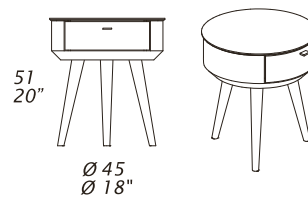

K009-C Cone Legs

available in all customizing finishes legs.