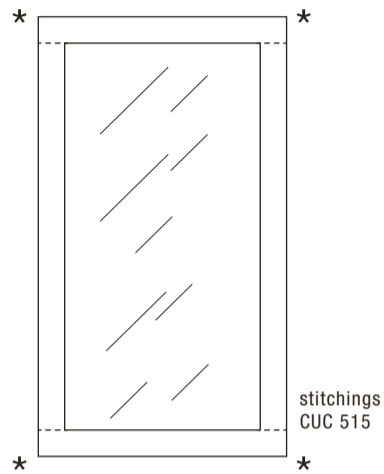

NEW YORK MIRRORS

ES010 MIRROR
113X5XH.200 / 44X2XH.79"

Specchio cm. 86XH.176
Mirror 34XH.69"

ES011 MIRROR
153X5XH.200 / 60X2XH.79"

Specchio cm. 126XH.176
Mirror 50XH.69"

THE ZIPPER IS ON BOTH SIDES OF THE MIRROR
THE MIRROR MUST BE FIXED TO THE WALL

STANDARD FEATURES

- Hard wood frame covered with leather.

CARATTERISTICHE STANDARD

- *Struttura in legno rivestita in pelle.*

NOTES

- Dimensions: the first figure shows sizes in centimeters, the second in inches.

NOTE

- *Dimensioni: la prima cifra indica i centimetri, la seconda cifra indica i pollici.*