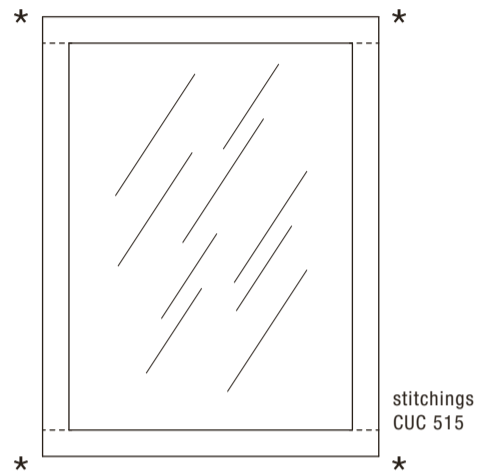

NEW YORK MIRRORS

ES010 MIRROR
113X5XH.200 / 44X2XH.79"

Specchio cm. 86XH.176
Mirror 34XH.69"

ES011 MIRROR
153X5XH.200 / 60X2XH.79"

Specchio cm. 126XH.176
Mirror 50XH.69"

THE ZIPPER IS ON BOTH SIDES OF THE MIRROR
THE MIRROR MUST BE FIXED TO THE WALL

STANDARD FEATURES

- Hard wood frame covered with leather.

CARATTERISTICHE STANDARD

- *Struttura in legno rivestita in pelle.*

NOTES

- Dimensions: the first figure shows sizes in centimeters, the second in inches.

NOTE

- *Dimensioni: la prima cifra indica i centimetri, la seconda cifra indica i pollici.*