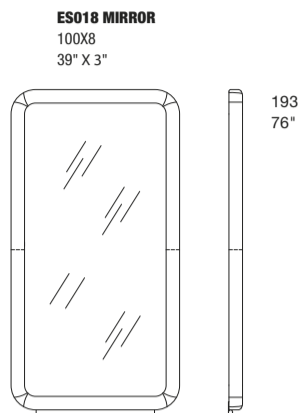

YOKO MIRROR

Metal base available in all Gamma customizing finishes. *

THE MIRRORS MUST BE FIXED TO THE WALL

STANDARD FEATURES

- Hard wood frame covered with leather.
- metal base available in all customizing finishings

CARATTERISTICHE STANDARD

- Strutture in legno rivestite in pelle.
- basamento in metallo disponibile in tutte le finiture disponibili in collezione.

NOTES

- Dimensions: the first figure shows sizes in centimeters, the second in inches.
- Please check customizing price list for finishes.

NOTE

- Dimensioni: la prima cifra indica i centimetri, la seconda cifra indica i pollici.
- Per finiture vedi listino personalizzazione.