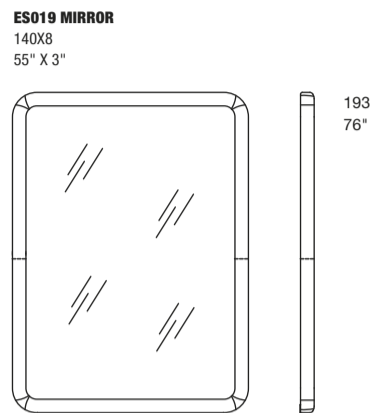

YOKO MIRROR

Metal base available in all Gamma customizing finishes. *

THE MIRRORS MUST BE FIXED TO THE WALL

STANDARD FEATURES

- Hard wood frame covered with leather.
- metal base available in all customizing finishings

CARATTERISTICHE STANDARD

- Strutture in legno rivestite in pelle.
- basamento in metallo disponibile in tutte le finiture disponibili in collezione.

NOTES

- Dimensions: the first figure shows sizes in centimeters, the second in inches.
- Please check customizing price list for finishes.

NOTE

- Dimensioni: la prima cifra indica i centimetri, la seconda cifra indica i pollici.
- Per finiture vedi listino personalizzazione.