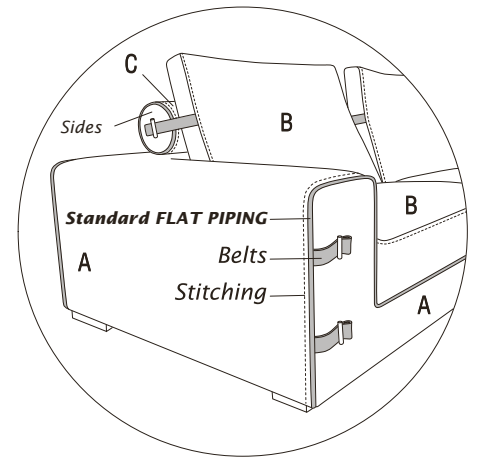

### CARATTERISTICHE STANDARD

- Struttura in legno e multistrato, molleggio seduta con cinghie elastiche.
- Profondità seduta 68 cm.
- Altezza seduta 43 cm.
- Larghezza braccio 29 cm.
- Altezza braccio 55 cm.
- Cuscini seduta in poliuretano rivestiti in falda.
- Cuscini schienale in piuma con inserto in poliuretano.
- Piedi in legno altezza 4 cm.
- Inserimento letto non possibile.
- Cucitura CUC 503 B.

### STANDARD FEATURES

- Hard wood frame, seat suspensions in reinforced elastic webbing.
- Seat depth 68 cm - 27".
- Seat height 43 cm - 17".
- Armrest width 29 cm - 11".
- Armrest height 55 cm - 22".
- Seat cushions in polyurethane covered with wadding.
- Back cushions in feather with insert in polyurethane.
- Wood legs height 4 cm - 1 1/2".
- Folding bed not available.
- Stitching CUC 503 B.

## Scheda tecnica - Technical sheet

- The belts and flat piping are always in leather
- In the fabric version the roll cushion is in leather with fabric sides

**Y** tutti gli elementi del gruppo Y hanno lo stesso modulo di seduta - all items in group Y have the same seat width

### NOTES

- Dimensions: the first figure shows sizes in centimeters, the second in inches.
- Mixing above groups (Y - J) will create sectionals with different seat widths.
- Corner pieces S/D01, E37, S/D81 and S/DCC are odd pieces and can be used with all above groups Y - J.
- EBC Storage arm, inner dimensions 28" x H 13" x 7".
- Suggested pillows C0202 and C0203.
- Please advise covers for A, B and C.