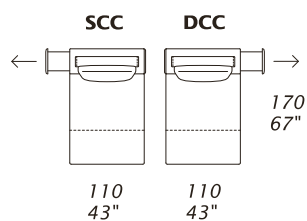

CHAISE LONGUE WITH STORAGE ARM