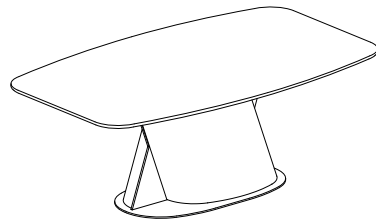

VENUS DINING TABLE

Design Giuseppe Viganò

- STANDARD FEATURES**
- WOODEN FRAME COVERED WITH LEATHER
 - METAL INSERTS AVAILABLE IN ALL GAMMA CUSTOMIZING FINISHES
 - GLASS TOP AVAILABLE IN ALL GAMMA CUSTOMIZING FINISHES
 - CERAMIC TOP AVAILABLE IN ALL GAMMA CUSTOMIZING FINISHES
 - MARBLE TOP AVAILABLE IN ALL GAMMA CUSTOMIZING FINISHES

T282B
200x120 - 79x47"

T284B
240x120 - 94x47"

T286B
300x120 - 118x47"

T281B
200x120 - 79x47"

T283B
240x120 - 94x47"

T285B
300x120 - 118x47"

Dimensions: the first figure shows sizes in centimeters, the second in inches.
Each piece is made by hand and has its own uniqueness. Measures may vary with a tolerance up to 3%.