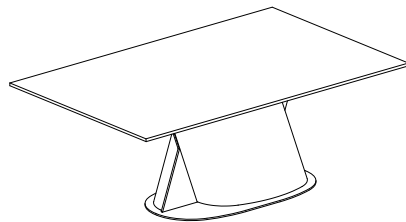

VENUS DINING TABLE

Design Giuseppe Viganò

- STANDARD FEATURES**
- WOODEN FRAME COVERED WITH LEATHER
 - METAL INSERTS AVAILABLE IN ALL GAMMA CUSTOMIZING FINISHES
 - GLASS TOP AVAILABLE IN ALL GAMMA CUSTOMIZING FINISHES
 - CERAMIC TOP AVAILABLE IN ALL GAMMA CUSTOMIZING FINISHES
 - MARBLE TOP AVAILABLE IN ALL GAMMA CUSTOMIZING FINISHES

T282B
200x120 - 79x47"

T284B
240x120 - 94x47"

T286B
300x120 - 118x47"

T281B
200x120 - 79x47"

T283B
240x120 - 94x47"

T285B
300x120 - 118x47"

Dimensions: the first figure shows sizes in centimeters, the second in inches.
Each piece is made by hand and has its own uniqueness. Measures may vary with a tolerance up to 3%.