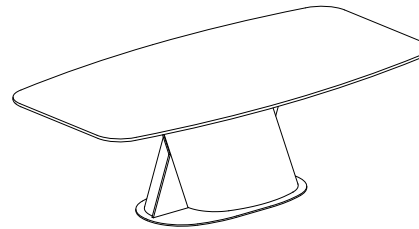

VENUS DINING TABLE

Design Giuseppe Viganò

- STANDARD FEATURES**
- WOODEN FRAME COVERED WITH LEATHER
 - METAL INSERTS AVAILABLE IN ALL GAMMA CUSTOMIZING FINISHES
 - GLASS TOP AVAILABLE IN ALL GAMMA CUSTOMIZING FINISHES
 - CERAMIC TOP AVAILABLE IN ALL GAMMA CUSTOMIZING FINISHES
 - MARBLE TOP AVAILABLE IN ALL GAMMA CUSTOMIZING FINISHES

T282B
200x120 - 79x47"

T284B
240x120 - 94x47"

T286B
300x120 - 118x47"

T281B
200x120 - 79x47"

T283B
240x120 - 94x47"

T285B
300x120 - 118x47"

Dimensions: the first figure shows sizes in centimeters, the second in inches.
Each piece is made by hand and has its own uniqueness. Measures may vary with a tolerance up to 3%.