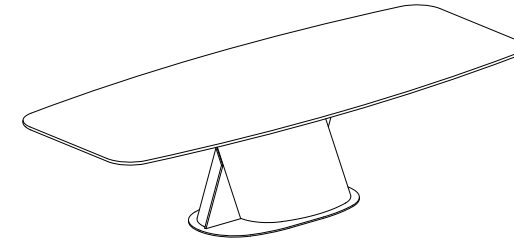

VENUS DINING TABLE

Design Giuseppe Viganò

- STANDARD FEATURES**
- WOODEN FRAME COVERED WITH LEATHER
 - METAL INSERTS AVAILABLE IN ALL GAMMA CUSTOMIZING FINISHES
 - GLASS TOP AVAILABLE IN ALL GAMMA CUSTOMIZING FINISHES
 - CERAMIC TOP AVAILABLE IN ALL GAMMA CUSTOMIZING FINISHES
 - MARBLE TOP AVAILABLE IN ALL GAMMA CUSTOMIZING FINISHES

T282B
200x120 - 79x47"

T284B
240x120 - 94x47"

T286B
300x120 - 118x47"

T281B
200x120 - 79x47"

T283B
240x120 - 94x47"

T285B
300x120 - 118x47"

Dimensions: the first figure shows sizes in centimeters, the second in inches.
Each piece is made by hand and has its own uniqueness. Measures may vary with a tolerance up to 3%.