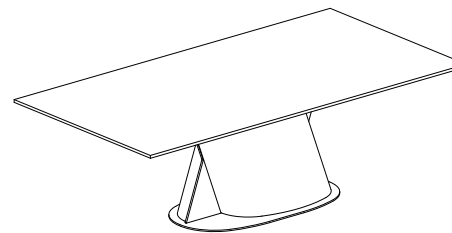

VENUS DINING TABLE

Design Giuseppe Viganò

- STANDARD FEATURES**
- WOODEN FRAME COVERED WITH LEATHER
 - METAL INSERTS AVAILABLE IN ALL GAMMA CUSTOMIZING FINISHES
 - GLASS TOP AVAILABLE IN ALL GAMMA CUSTOMIZING FINISHES
 - CERAMIC TOP AVAILABLE IN ALL GAMMA CUSTOMIZING FINISHES
 - MARBLE TOP AVAILABLE IN ALL GAMMA CUSTOMIZING FINISHES

T282B
200x120 - 79x47"

T284B
240x120 - 94x47"

T286B
300x120 - 118x47"

T281B
200x120 - 79x47"

T283B
240x120 - 94x47"

T285B
300x120 - 118x47"

Dimensions: the first figure shows sizes in centimeters, the second in inches.
Each piece is made by hand and has its own uniqueness. Measures may vary with a tolerance up to 3%.