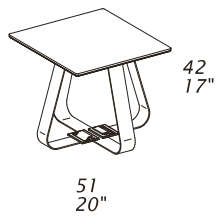

# COFFEE TABLES

**T120B**  
top 40x40 - 16x16"

**T121B**  
top 50x50 - 20x20"

**T122B**  
top 100x100 - 39x39"

**T123B**  
top 120x100 - 47x39"