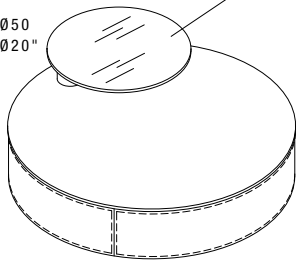

COFFEE TABLES

SPHERE

T255B

Ø100XH.34 / 39XH.13"

360° REVOLVING TRAY

Ø50
Ø20"

133 / 52"

GAMMA
— MADE IN ITALY —

NOTES

- Dimensions: the first figure shows sizes in centimeters, the second in inches.
- Revolving tray can turn 360° in any direction.

NOTE

- *Dimensioni: la prima cifra indica i centimetri, la seconda cifra indica i pollici.*
- *Il ripiano di servizio può ruotare a 360° in ogni direzione.*