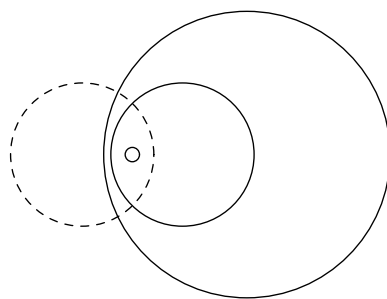

COFFEE TABLES

SPHERE

T255B

Ø100XH.34 / 39XH.13"

360° REVOLVING TRAY

Ø50
Ø20"

133 / 52"

GAMMA
— MADE IN ITALY —

NOTES

- Dimensions: the first figure shows sizes in centimeters, the second in inches.
- Revolving tray can turn 360° in any direction.

NOTE

- *Dimensioni: la prima cifra indica i centimetri, la seconda cifra indica i pollici.*
- *Il ripiano di servizio può ruotare a 360° in ogni direzione.*