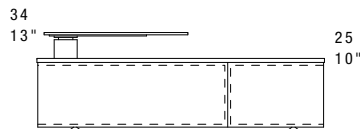

COFFEE TABLES

SPHERE

T255B

Ø100XH.34 / 39XH.13"

360° REVOLVING TRAY

Ø50
Ø20"

133 / 52"

GAMMA
— MADE IN ITALY —

NOTES

- Dimensions: the first figure shows sizes in centimeters, the second in inches.
- Revolving tray can turn 360° in any direction.

NOTE

- *Dimensioni: la prima cifra indica i centimetri, la seconda cifra indica i pollici.*
- *Il ripiano di servizio può ruotare a 360° in ogni direzione.*